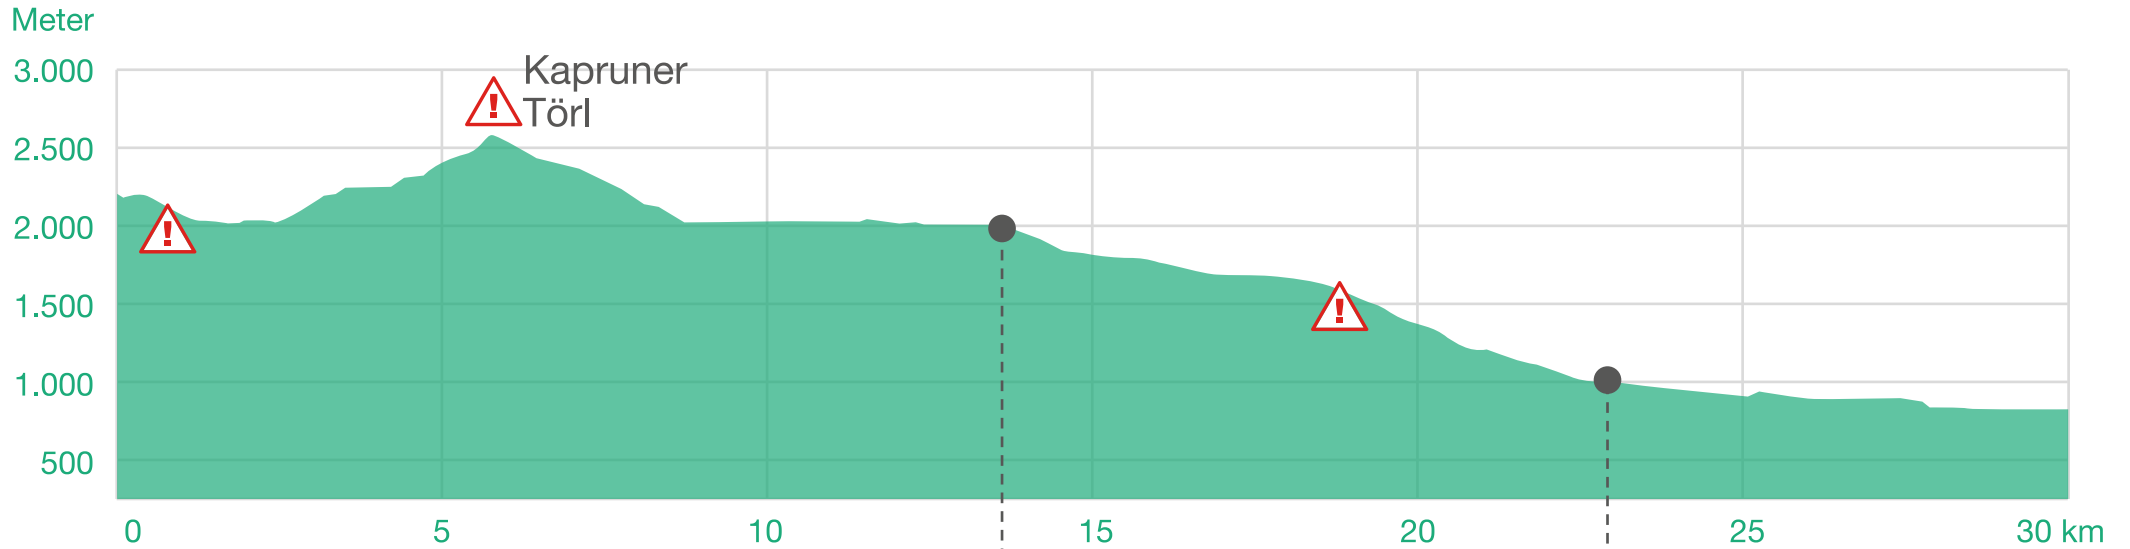

30 km | 1000 m

08.00
Start Berghotel
Rudolfshütte

Kapruner
Hoch-
gebirgs-
Stauseen

Kessel-
fallhaus

Finish
Kaprun

- Difficult
- Drinks
- Supply Station
- Toilettes
- Doctor