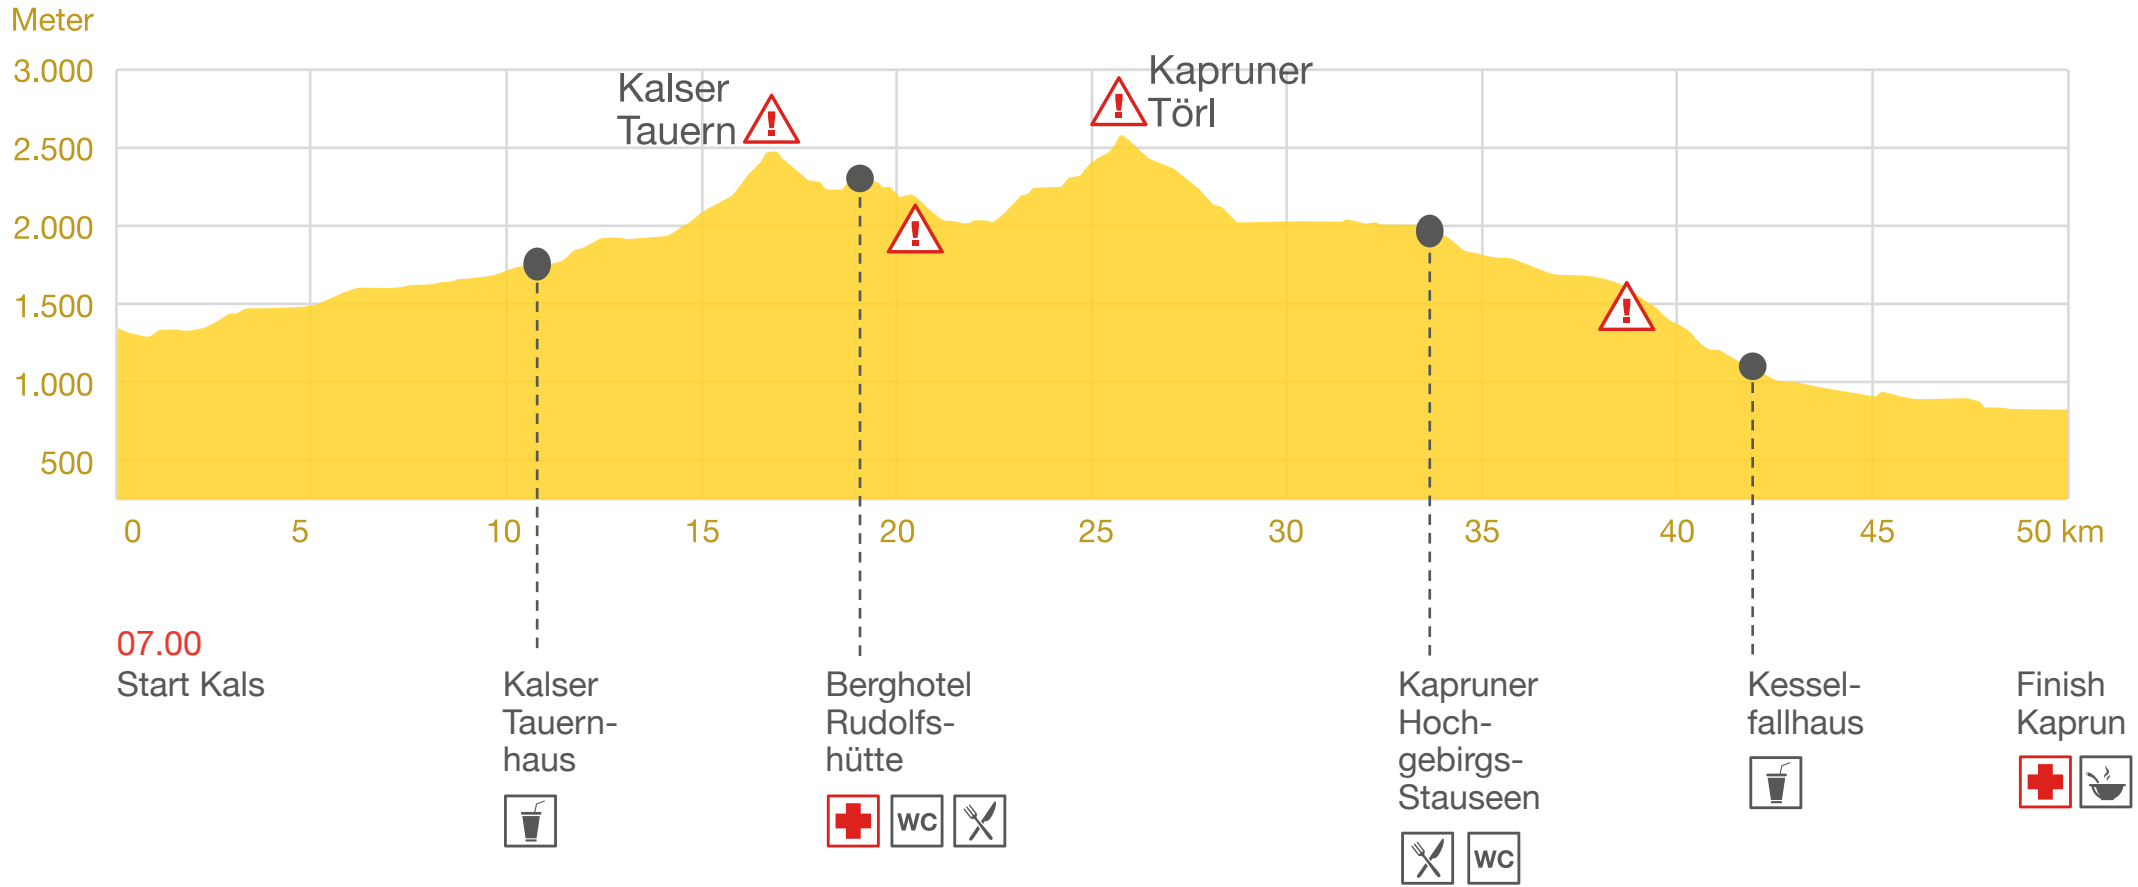

50 km | 2000 m

- Difficult
- Drinks
- Supply Station
- Supply Station + Warm Meal
- Toilettes
- Doctor