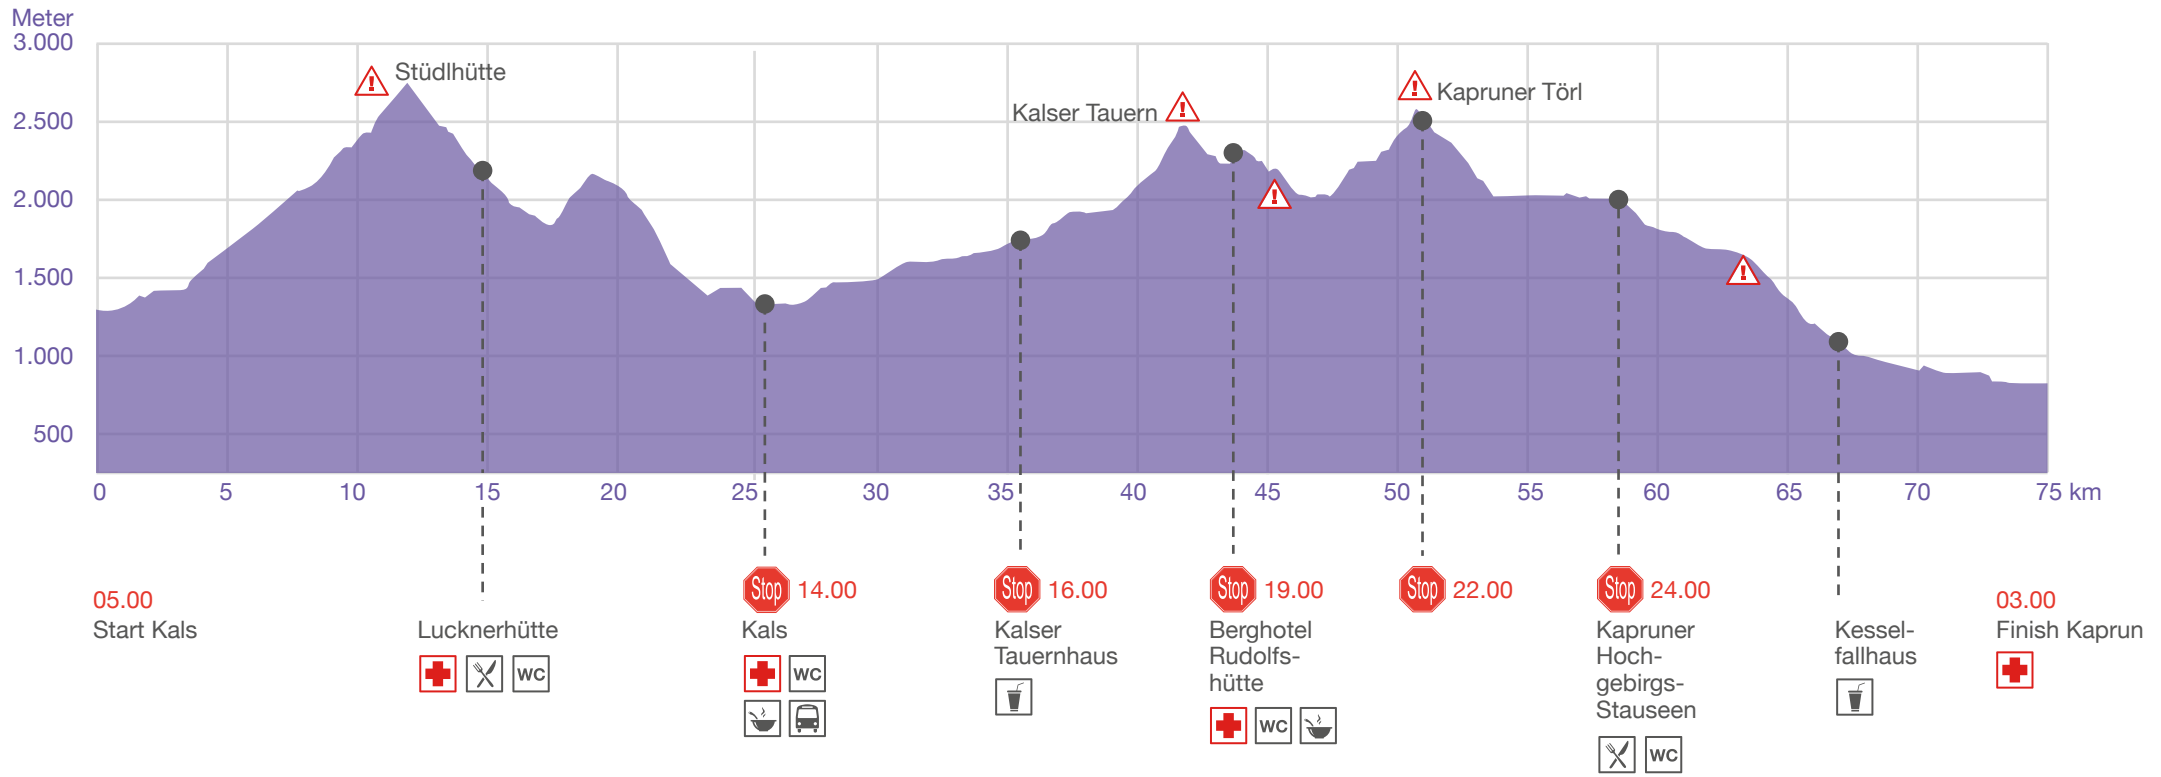

75 km | 4000 m

Difficult | Drinks | Supply Station | Supply Station + Warm Meal | Toilettes | Bus | Doctor