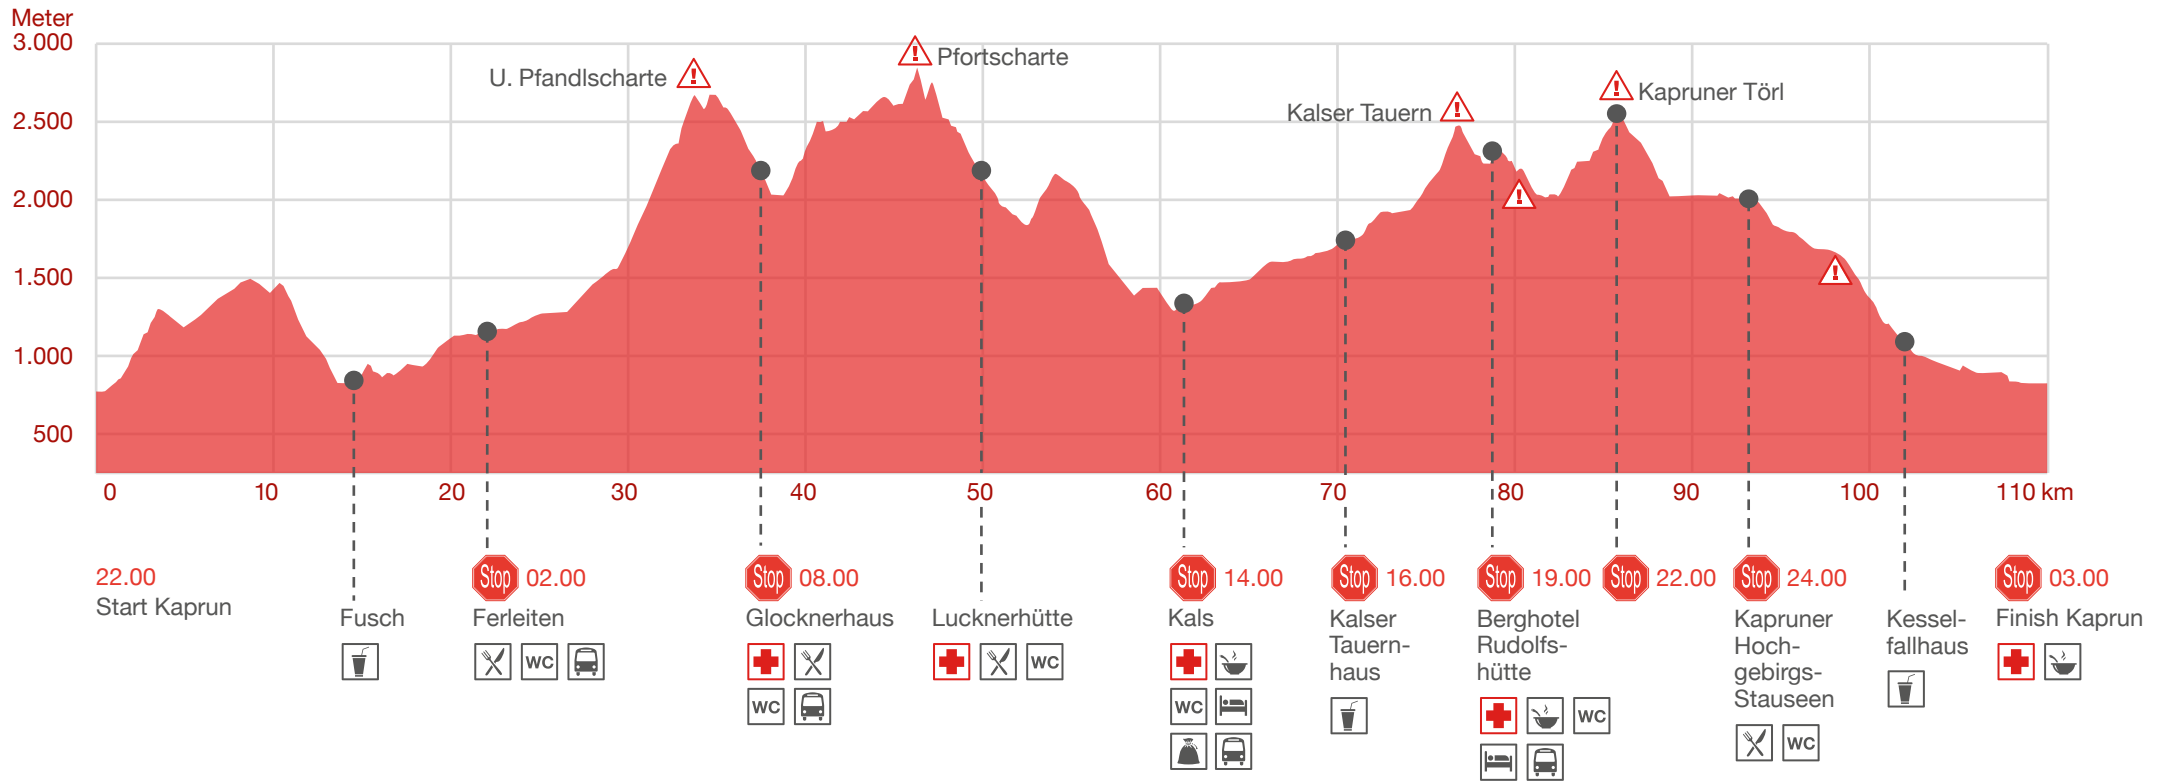

# 110 km | 6500 m

Difficult | 
 Drinks | 
 Supply Station | 
 Supply Station + Warm Meal | 
 Rest | 
 Dropbag | 
 Toilettes | 
 Bus | 
 Doctor