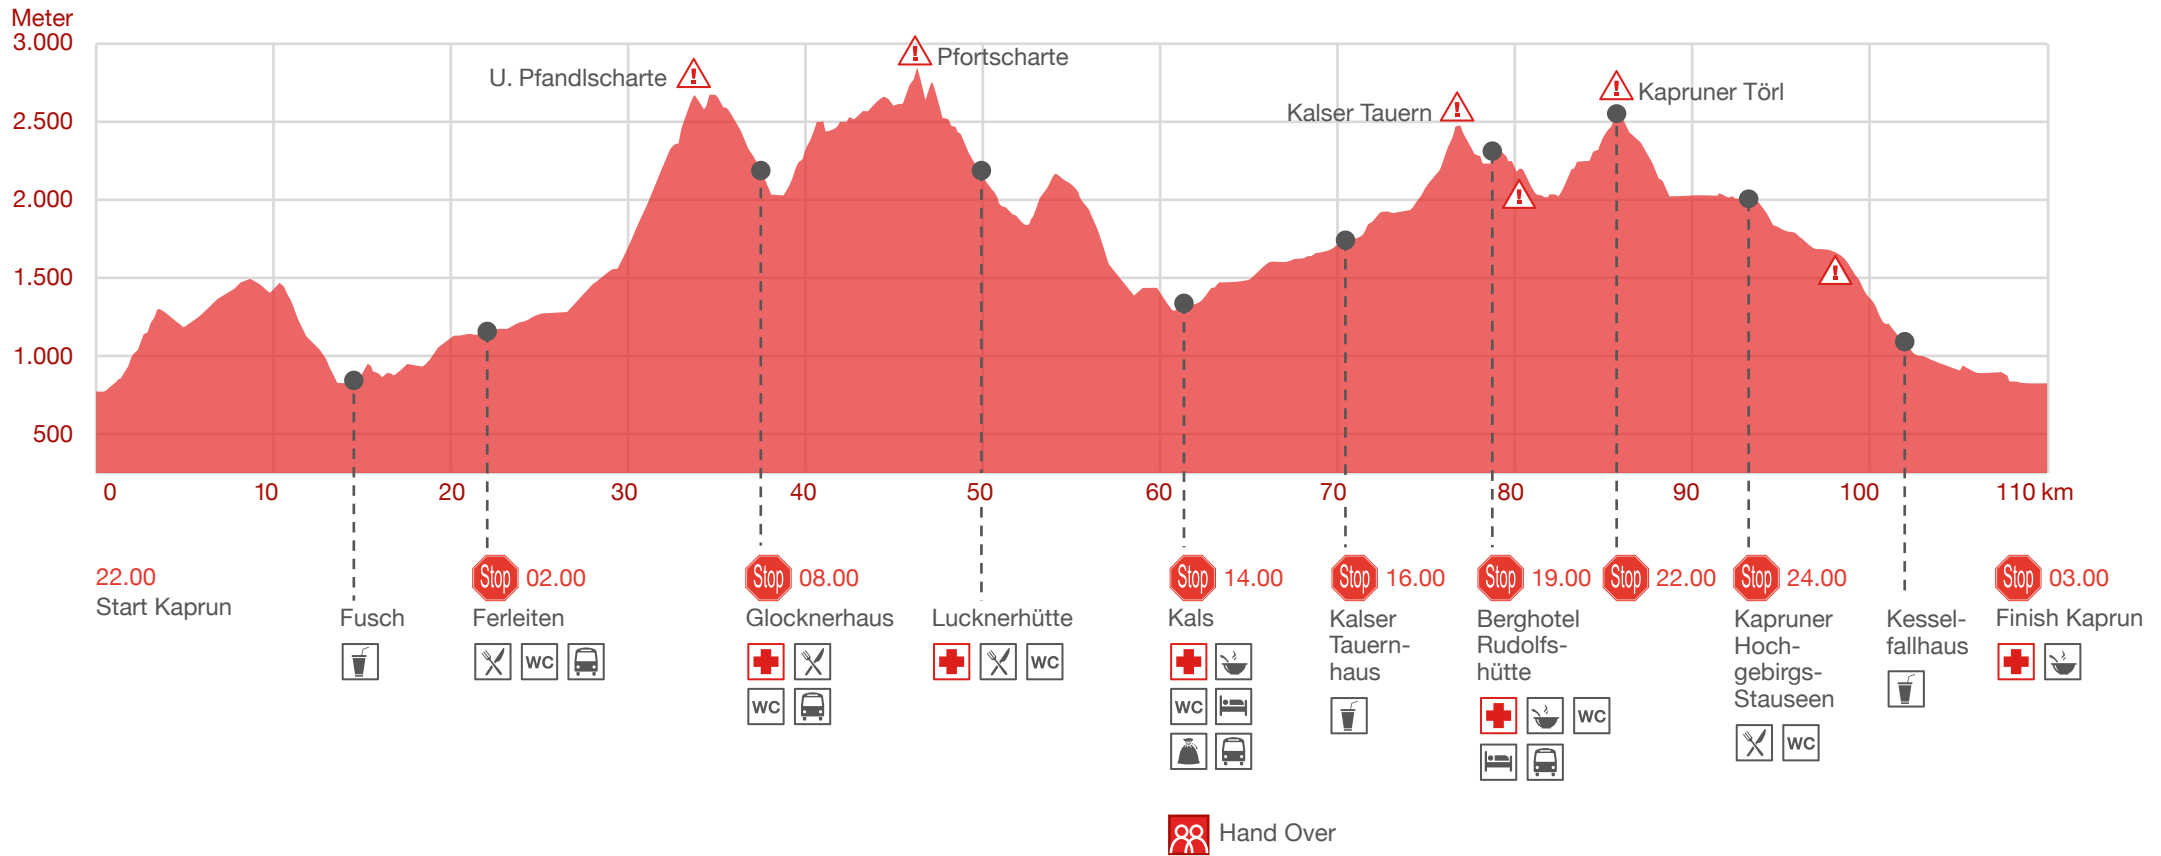

60 km | 4500 m || 50 km | 2000 m | 10 km | 6500 m

- Difficult
- Drinks
- Supply Station
- Supply Station + Warm Meal
- Rest
- Dropbag
- Toilettes
- Bus
- Doctor