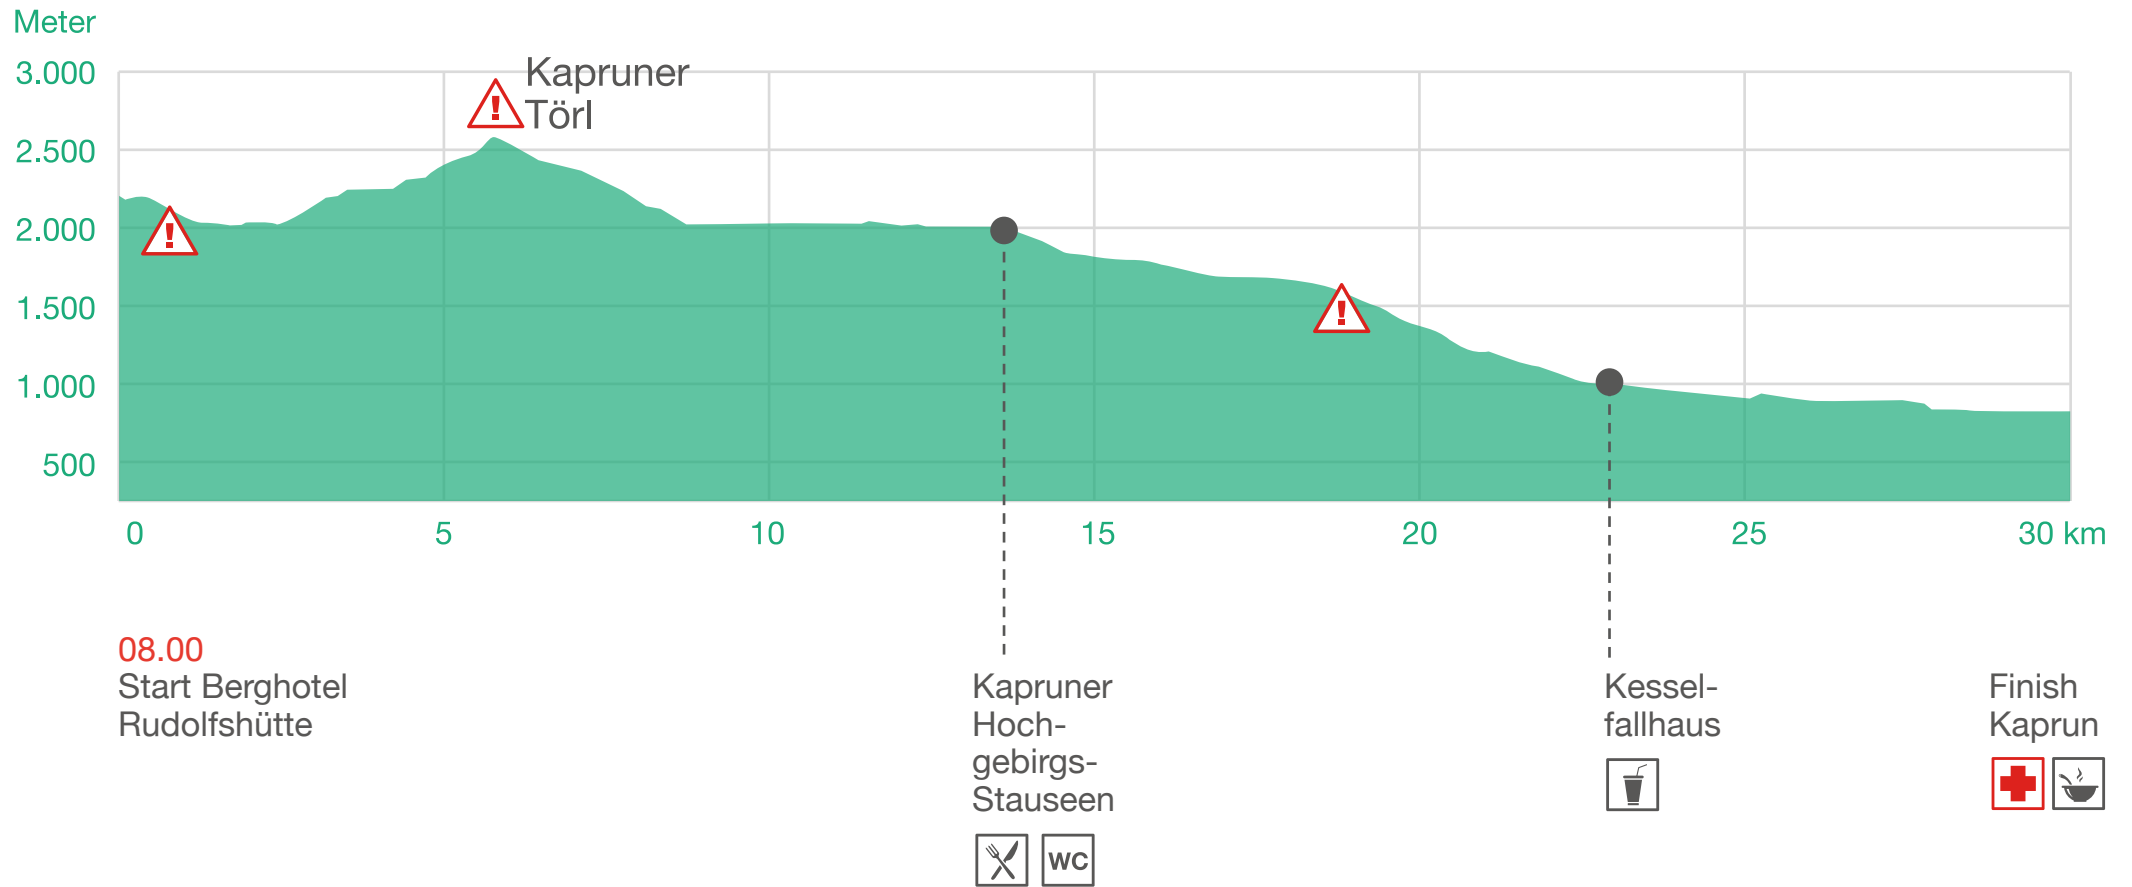

30 km | 1000 m

Difficult | Drinks | Supply Station | Toilettes | Doctor